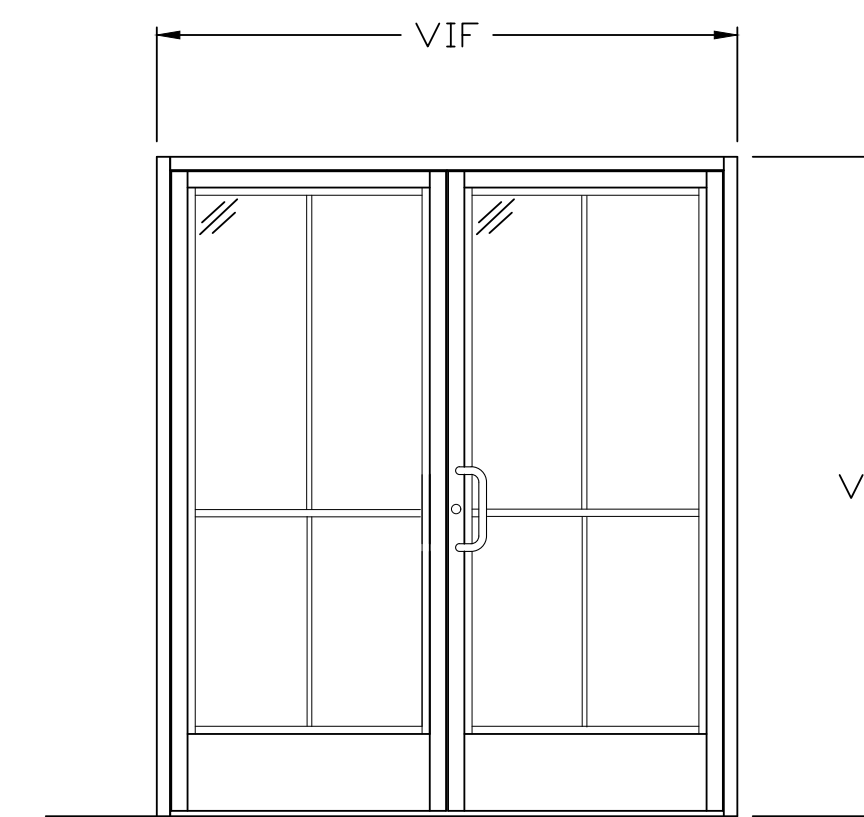

NEW EXTERIOR ELEVATION

EXISTING EXTERIOR ELEVATION

**SCOPE OF WORK:
ENTRY DOOR
REPLACEMENT**

**EXTERIOR DOOR PULL
(ACTIVE LEAF ONLY)
STAINLESS FINISH**

**INTERIOR EXIT DEVICE
WITH CONCEALED RODS
(ACTIVE LEAF ONLY)**

- NEW EXTERIOR ENTRY DOOR: TUBELITE INC.**
- TO REPLACE EXISTING ENTRY DOOR WITHIN EXISTING OPENING
 - FRAME & HINGE TO MATCH EXISTING GREEN

- PLAN VIEW**
- DOOR SYSTEM TO BE SET BACK TO MATCH CLOSELY WITH ADJACENT WINDOW CONDITIONS