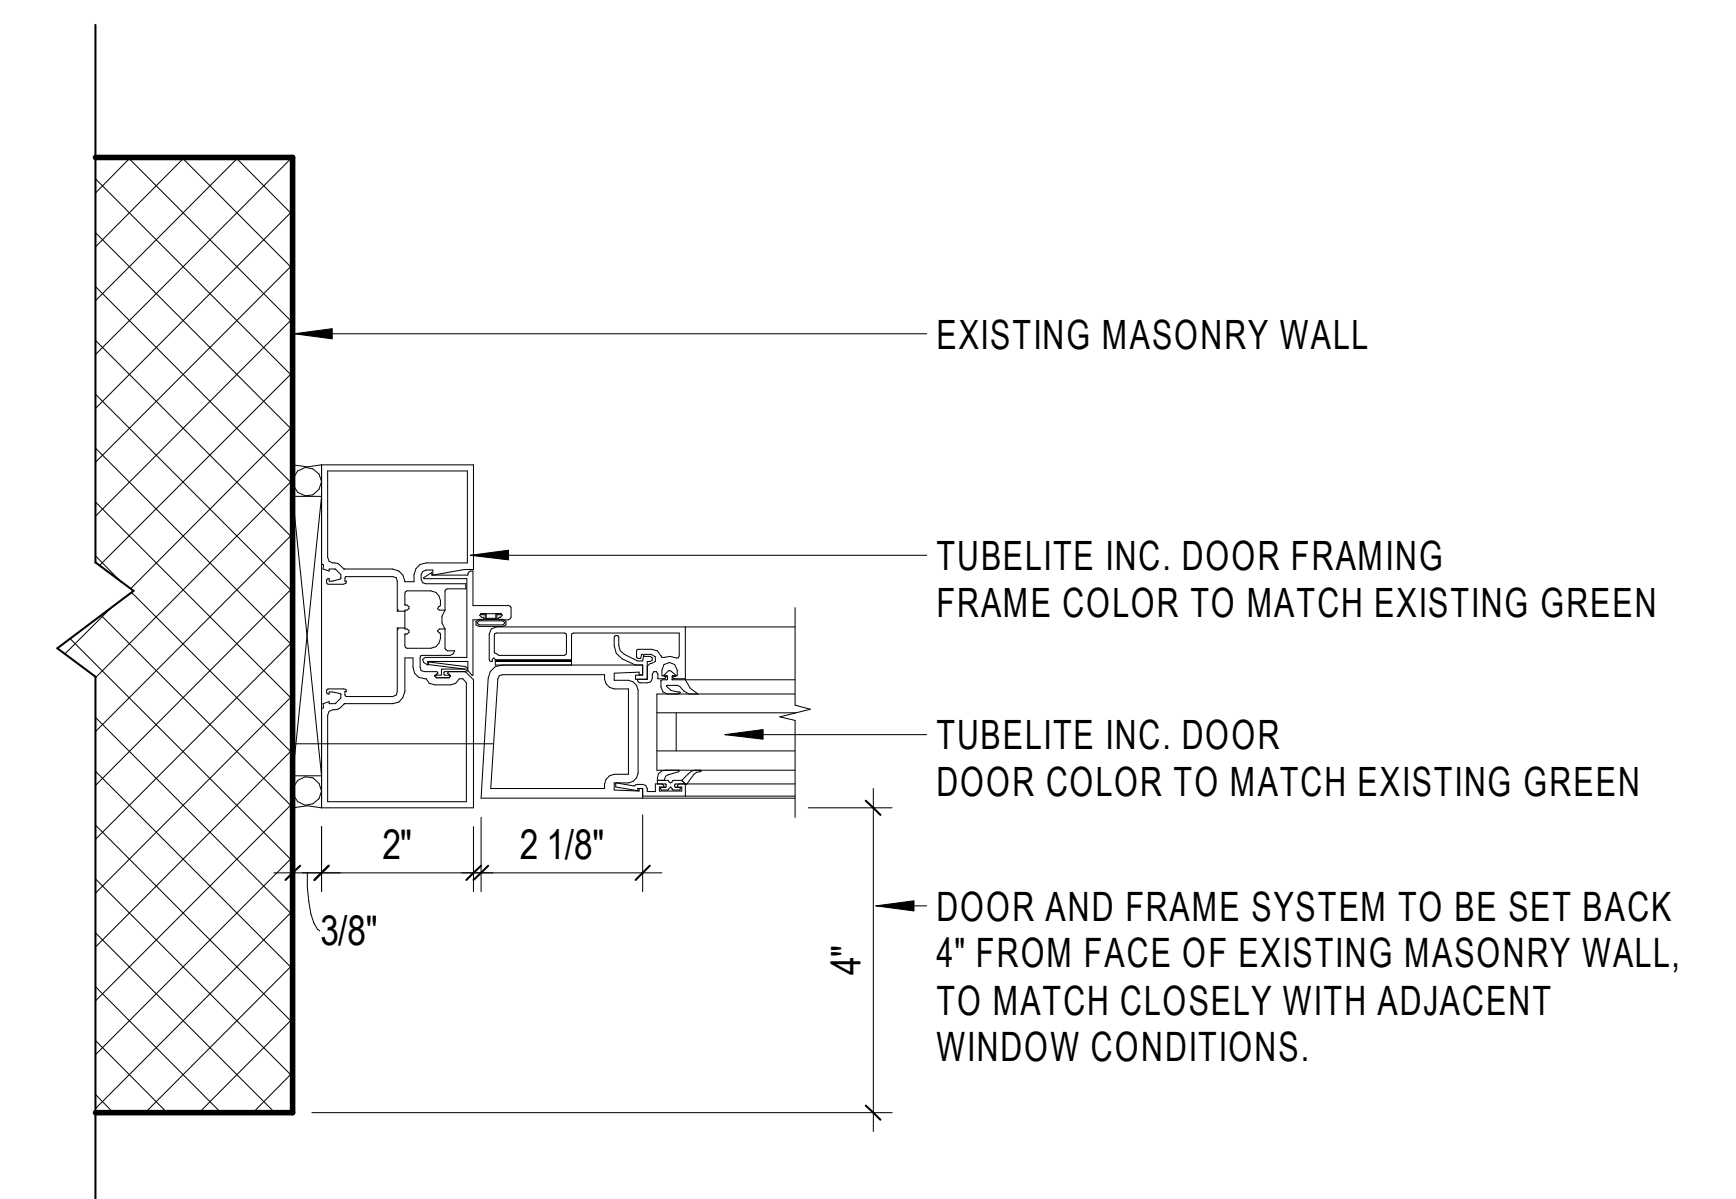

NEW EXTERIOR ELEVATION

EXISTING EXTERIOR ELEVATION

**SCOPE OF WORK:
ENTRY DOOR
REPLACEMENT**

**EXTERIOR DOOR PULL
(ACTIVE LEAF ONLY)
STAINLESS FINISH**

**INTERIOR EXIT DEVICE
WITH CONCEALED RODS
(ACTIVE LEAF ONLY)**

- NEW EXTERIOR ENTRY DOOR: TUBELITE INC.**
- TO REPLACE EXISTING ENTRY DOOR WITHIN EXISTING OPENING
 - FRAME & HINGE TO MATCH EXISTING GREEN

- PLAN VIEW**
- DOOR SYSTEM TO BE SET BACK TO MATCH CLOSELY WITH ADJACENT WINDOW CONDITIONS