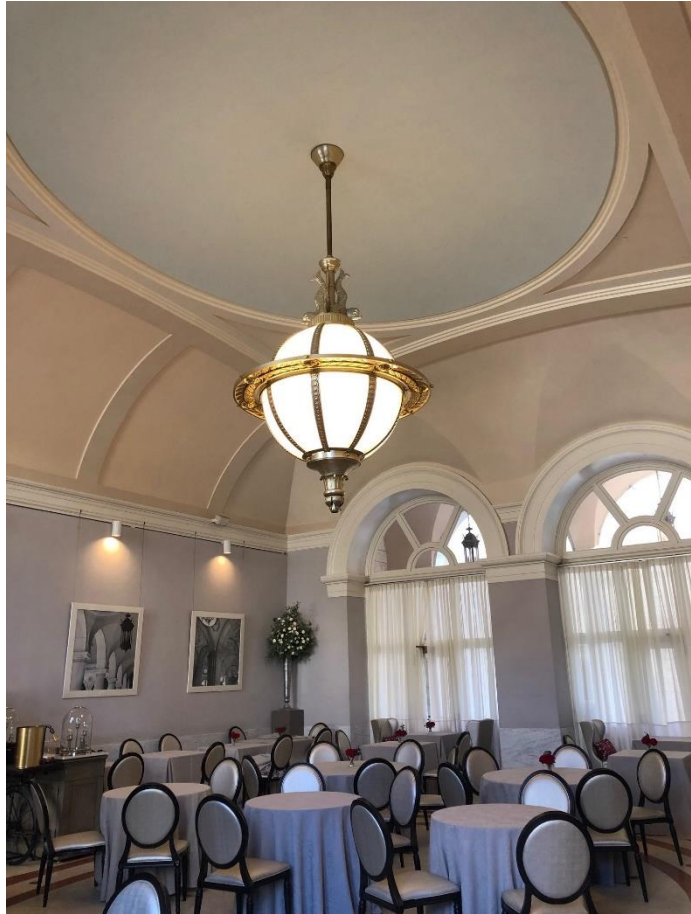

# BPL - Courtyard Tea Room

Tea Room (former  
porte cochere),  
McKim Building

FIRST FLOOR - EXISTING

# Courtyard Tea Room – Existing Conditions

# Proposed Paint Colors

Silver Gray  
2131-60

Curved wall/ceiling  
segments

Barren Plain  
2111-60

Previously approved  
wall color

Cotton Balls  
OC-122

Ceiling Trim to match  
existing off-white  
trim on walls