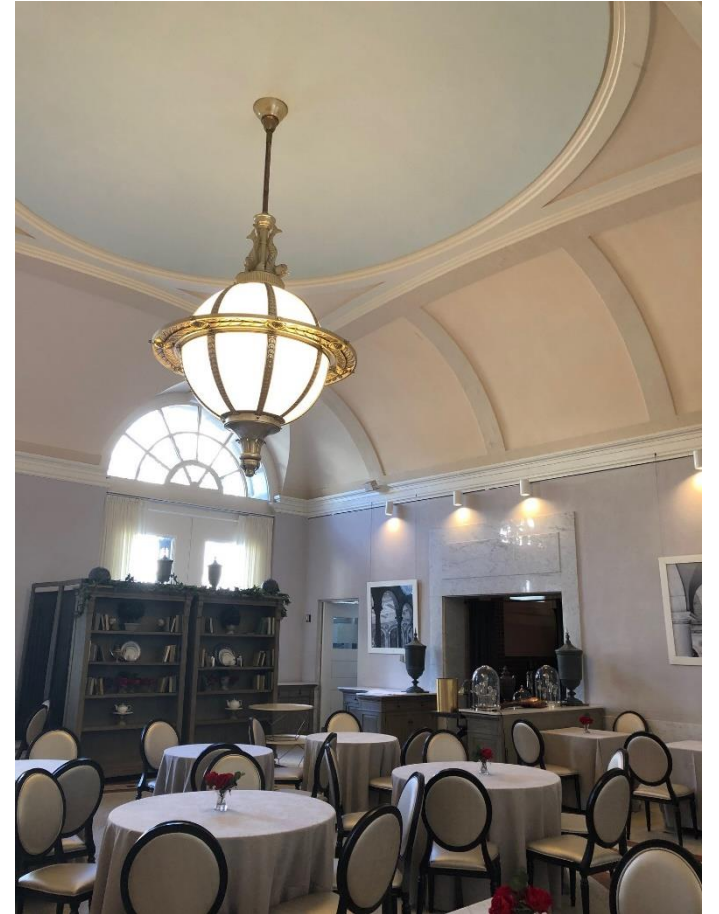

# BPL - Courtyard Tea Room

Tea Room (former  
porte cochere),  
McKim Building

FIRST FLOOR - EXISTING

# Courtyard Tea Room – Existing Conditions

# Proposed Paint Colors

Silver Gray  
2131-60

Curved wall/ceiling  
segments

Barren Plain  
2111-60

Previously approved  
wall color

Cotton Balls  
OC-122

Ceiling Trim to match  
existing off-white  
trim on walls