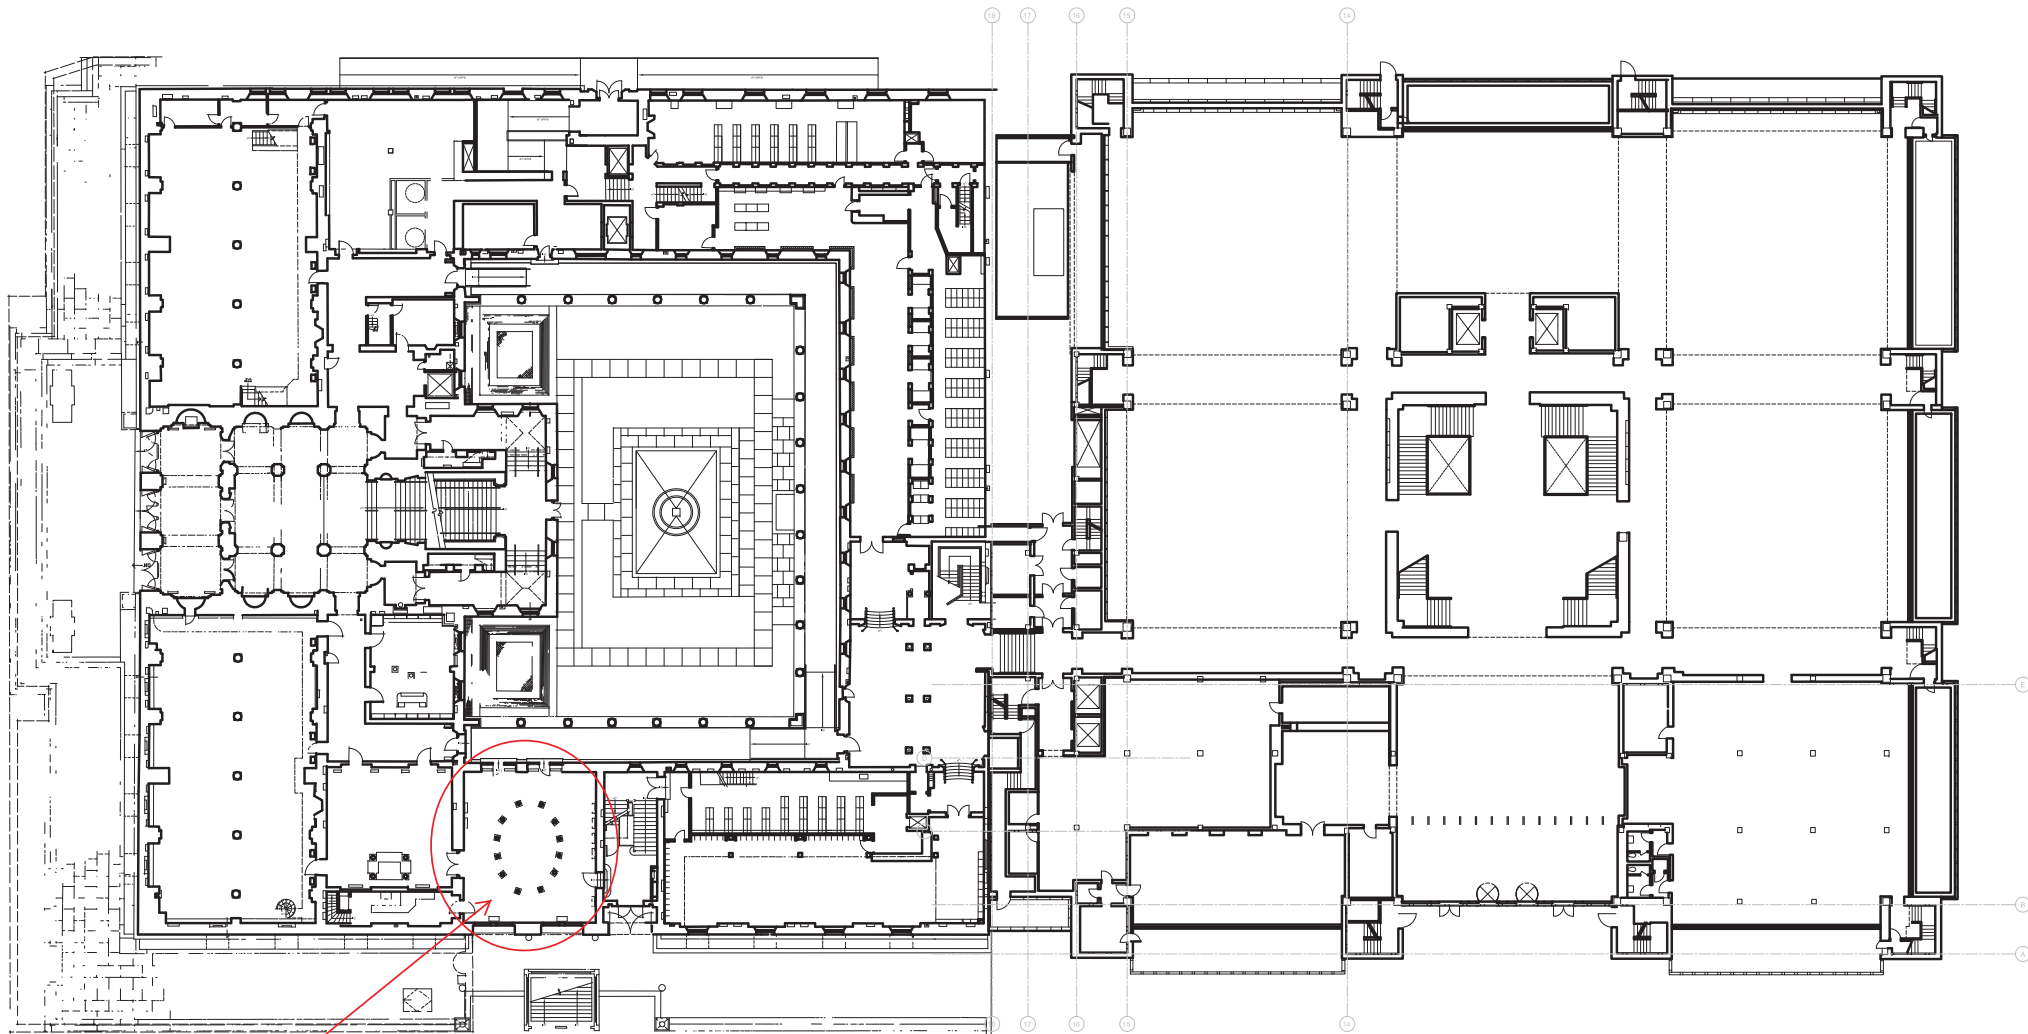

# BPL - Courtyard Tea Room

Tea Room (former  
porte cochere),  
McKim Building

FIRST FLOOR - EXISTING

# Proposed Paint Colors

Silver Gray  
2131-60

Curved wall/ceiling  
segments

Barren Plain  
2111-60

Previously approved  
wall color

Cotton Balls  
OC-122

Ceiling Trim to match  
existing off-white  
trim on walls