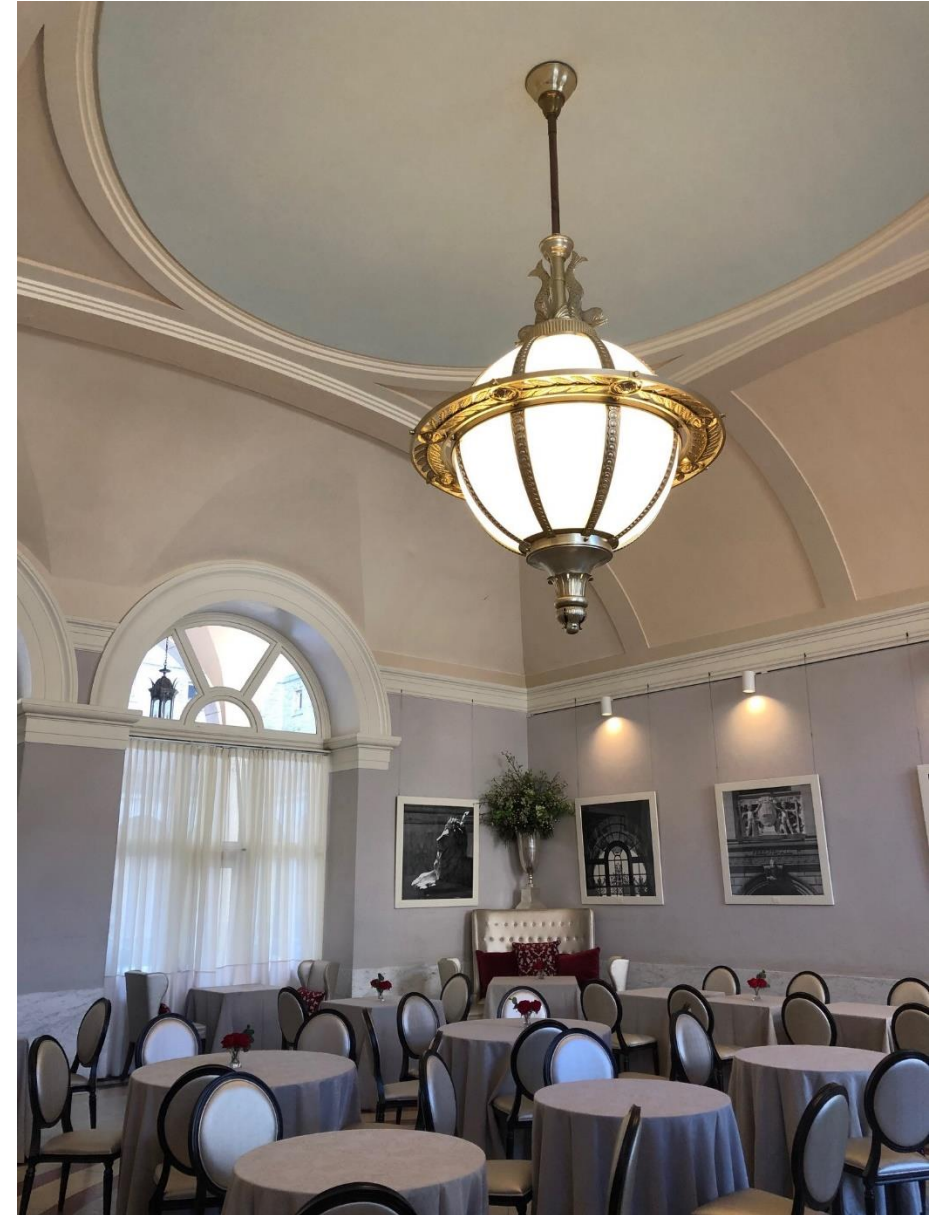

# BPL - Courtyard Tea Room

Tea Room (former  
porte cochere),  
McKim Building

FIRST FLOOR - EXISTING

# Proposed Paint Colors

Silver Gray  
2131-60

Curved wall/ceiling  
segments

Barren Plain  
2111-60

Previously approved  
wall color

Cotton Balls  
OC-122

Ceiling Trim to match  
existing off-white  
trim on walls