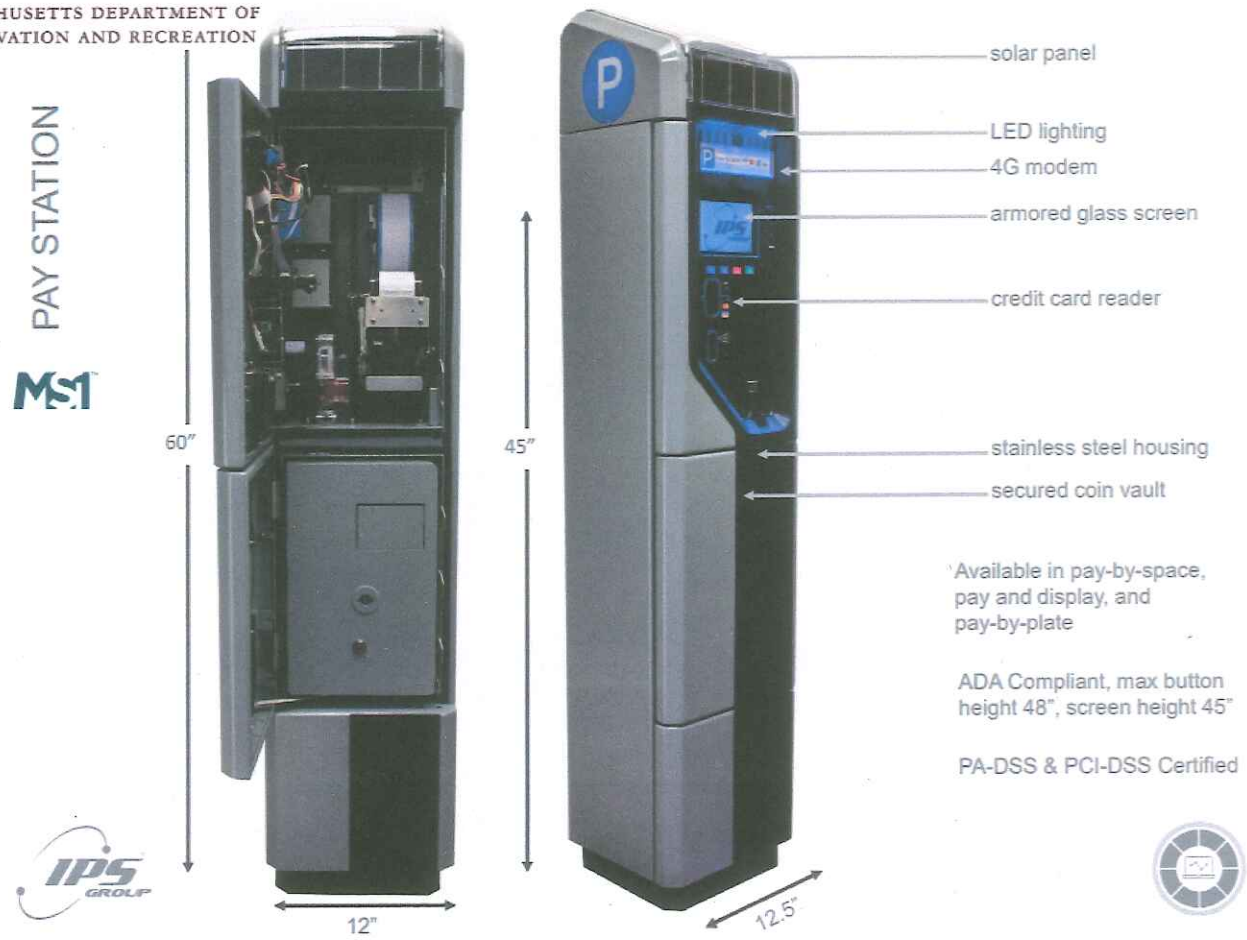

Proposed location of parking meter F8 on the Fenway.

Details for parking meter design and dimensions

View of proposed parking meter model installed elsewhere.