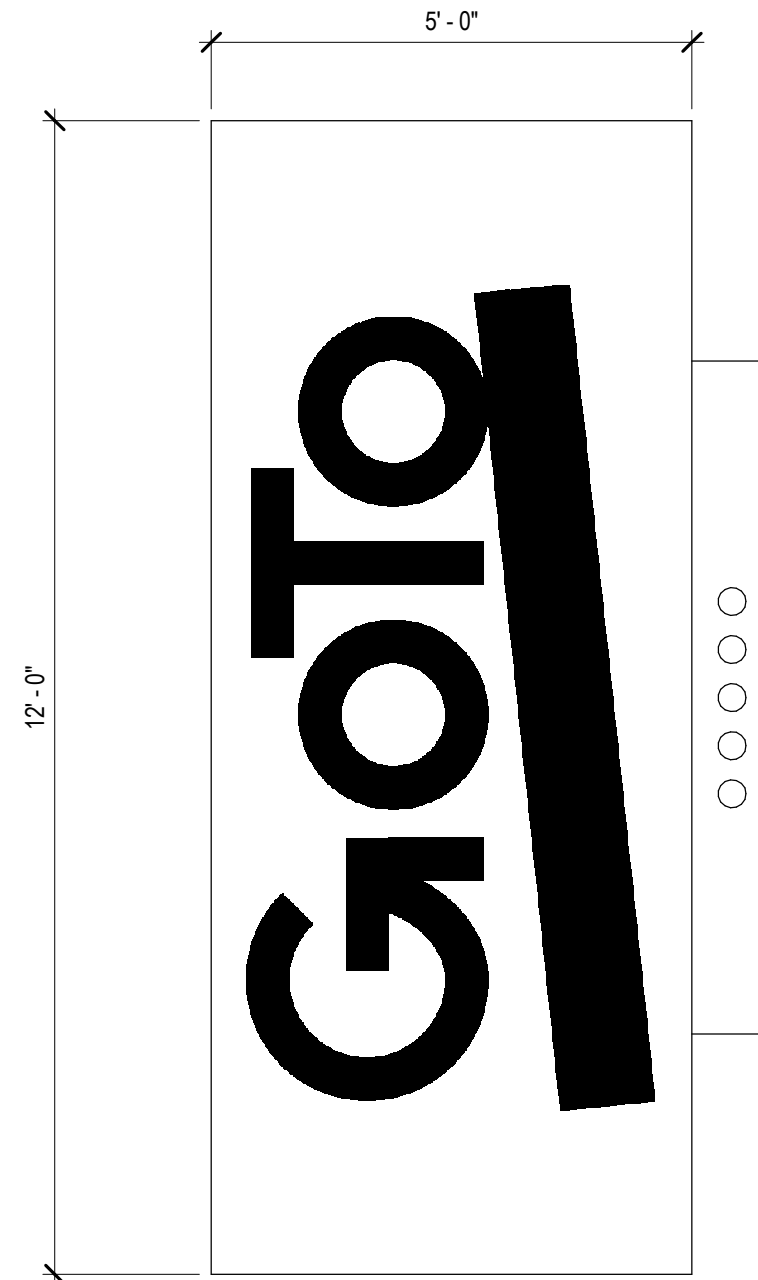

Company Name Change:

From LogMeIn to GoTo

GoTo

A thick, bright yellow diagonal bar that starts below the 'G' and extends towards the bottom right, partially overlapping the 'GoTo' text.

333 Summer Street

Boston, Ma

Vertical Sign

LogMeIn

GoTo

Same color, same size

Horizontal Sign

LogMeIn

GoTo

1 Horizontal Signage Elevation
SCALE: 1/2" = 1'-0"

2 Vertical Signage Elevation
SCALE: 1/2" = 1'-0"