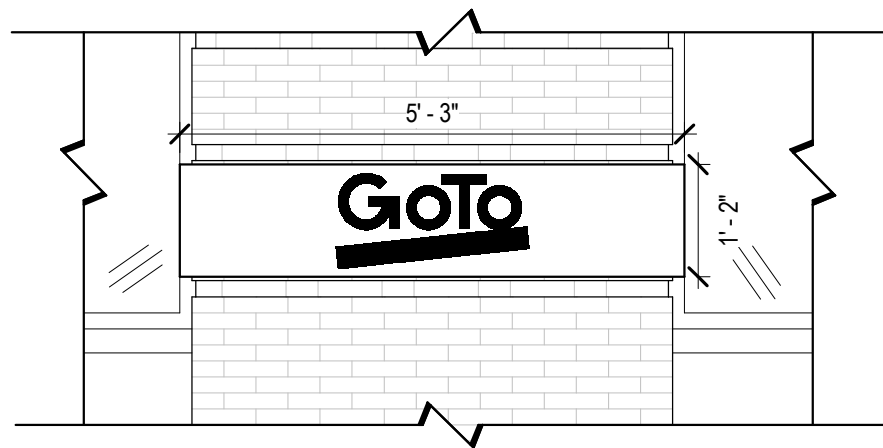

Company Name Change:

From LogMeIn to GoTo

GoTo

A thick, bright yellow diagonal bar that starts below the 'G' and extends towards the bottom right, partially overlapping the 'GoTo' text.

333 Summer Street

Boston, Ma

Vertical Sign

LogMeIn

GoTo

Same color, same size

Horizontal Sign

LogMeIn

GoTo

1 Horizontal Signage Elevation
SCALE: 1/2" = 1'-0"

2 Vertical Signage Elevation
SCALE: 1/2" = 1'-0"