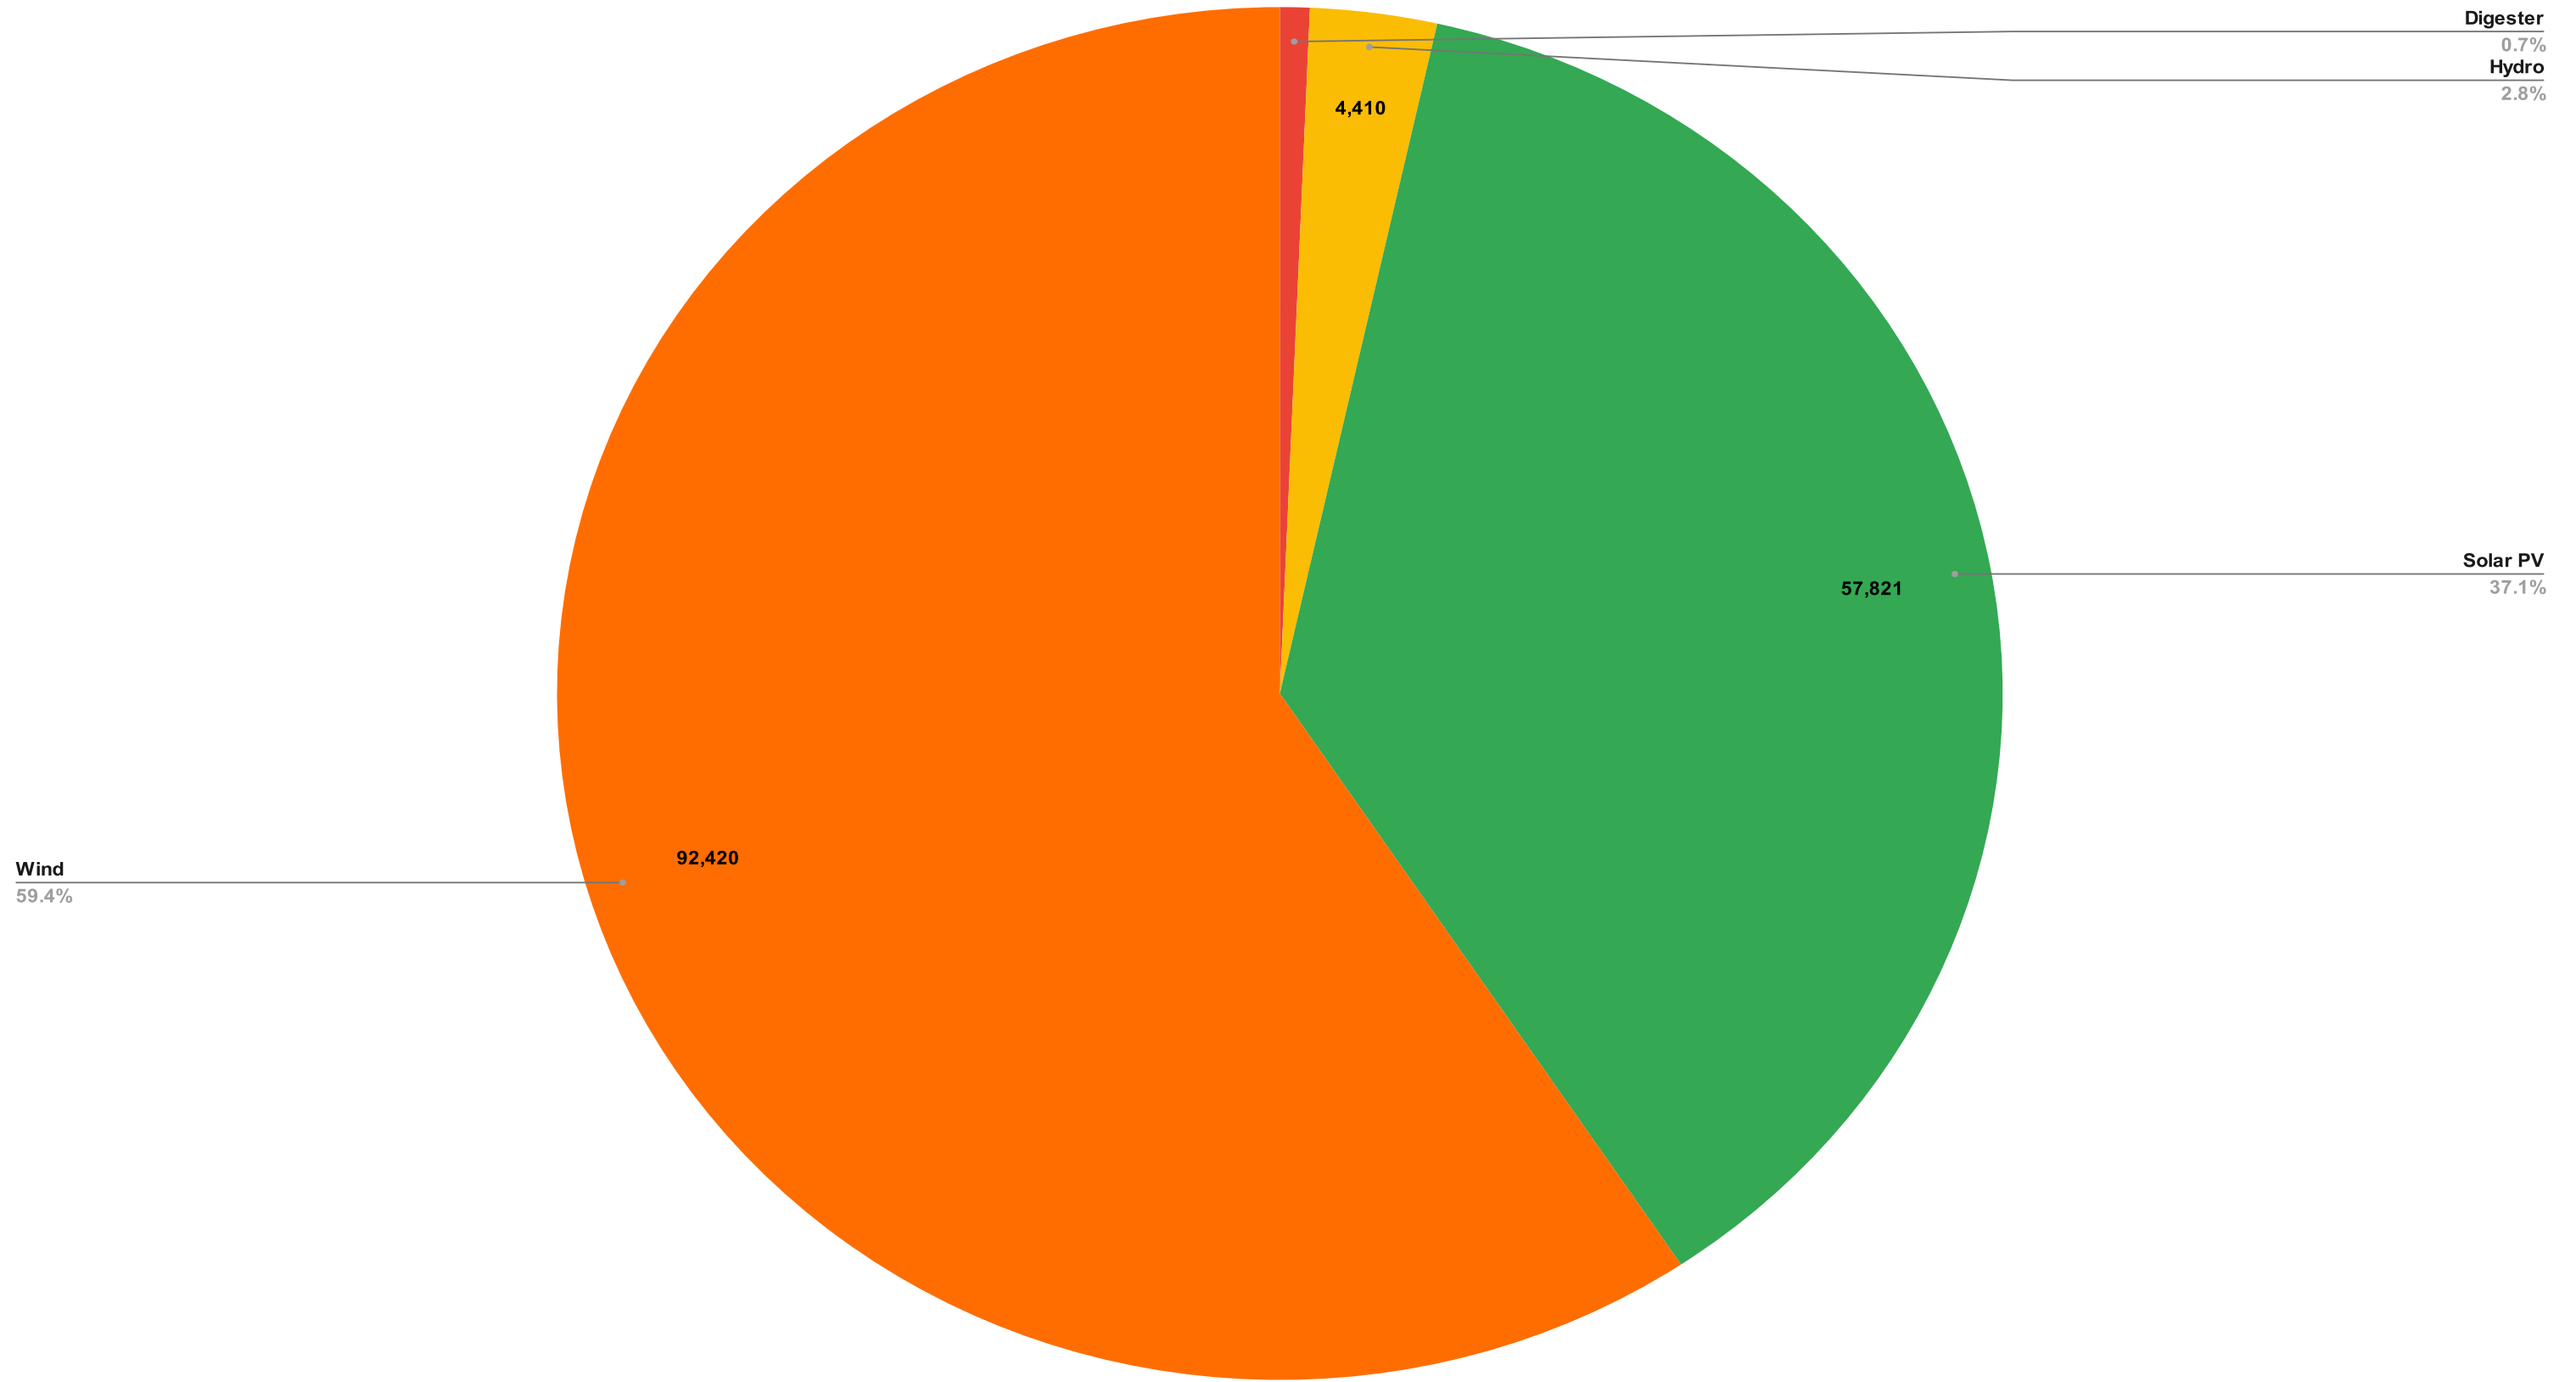

BCCE Mass Class I RECs by Source (CY 2022)

155,683 Certificates

BCCE Mass Class I RECs by State (CY 2022)

155,683 Certificates

NH

2.4%

RI

4.3%

MA

37.1%

ME

55.9%