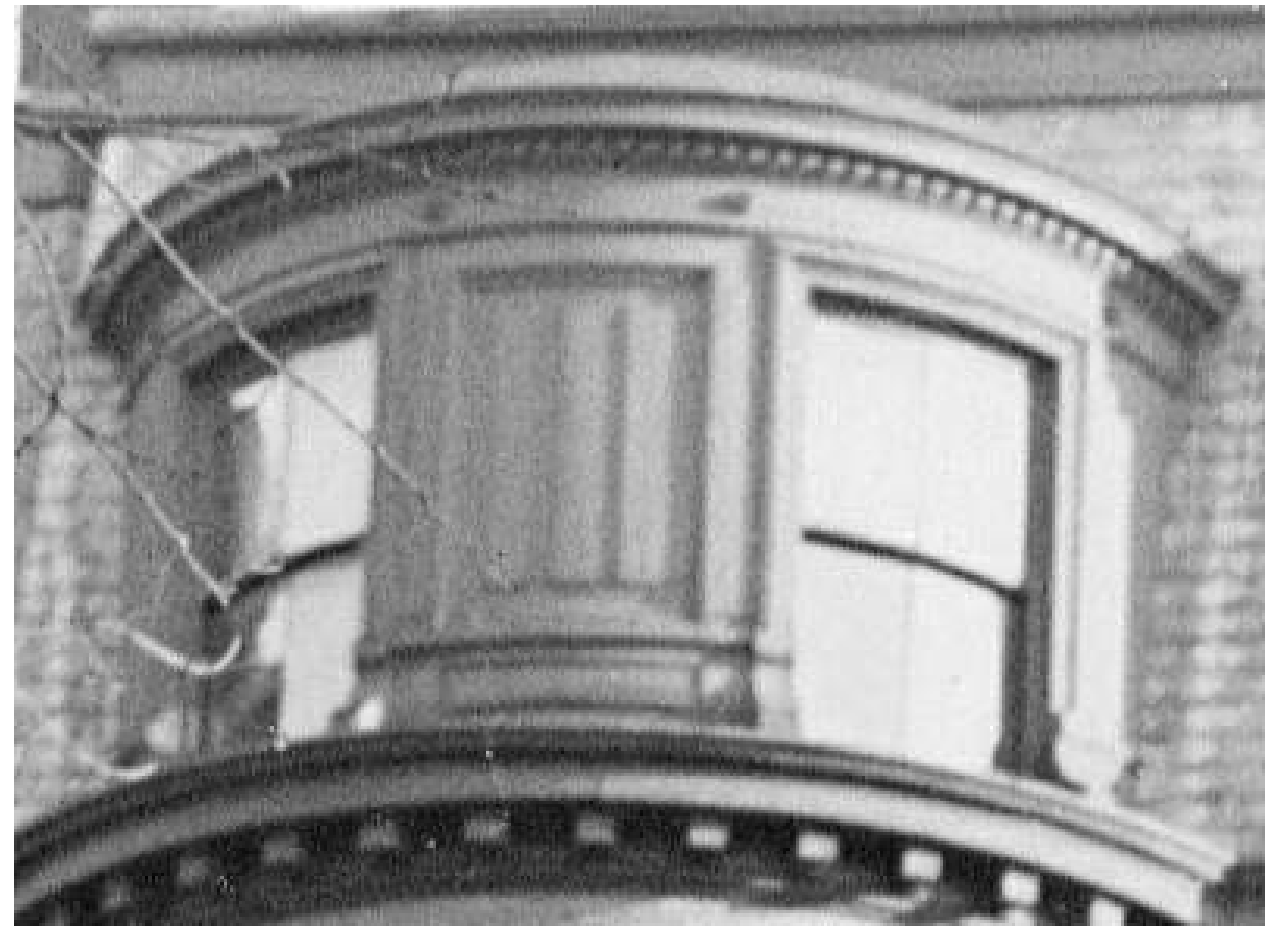

1942

CURRENT

REPAIR AND REPLICATE
DAMAGED OR MISSING TRIM
ELEMENTS

PROPOSED NEW 1-OVER-1
WINDOW TO MATCH ADJACENT