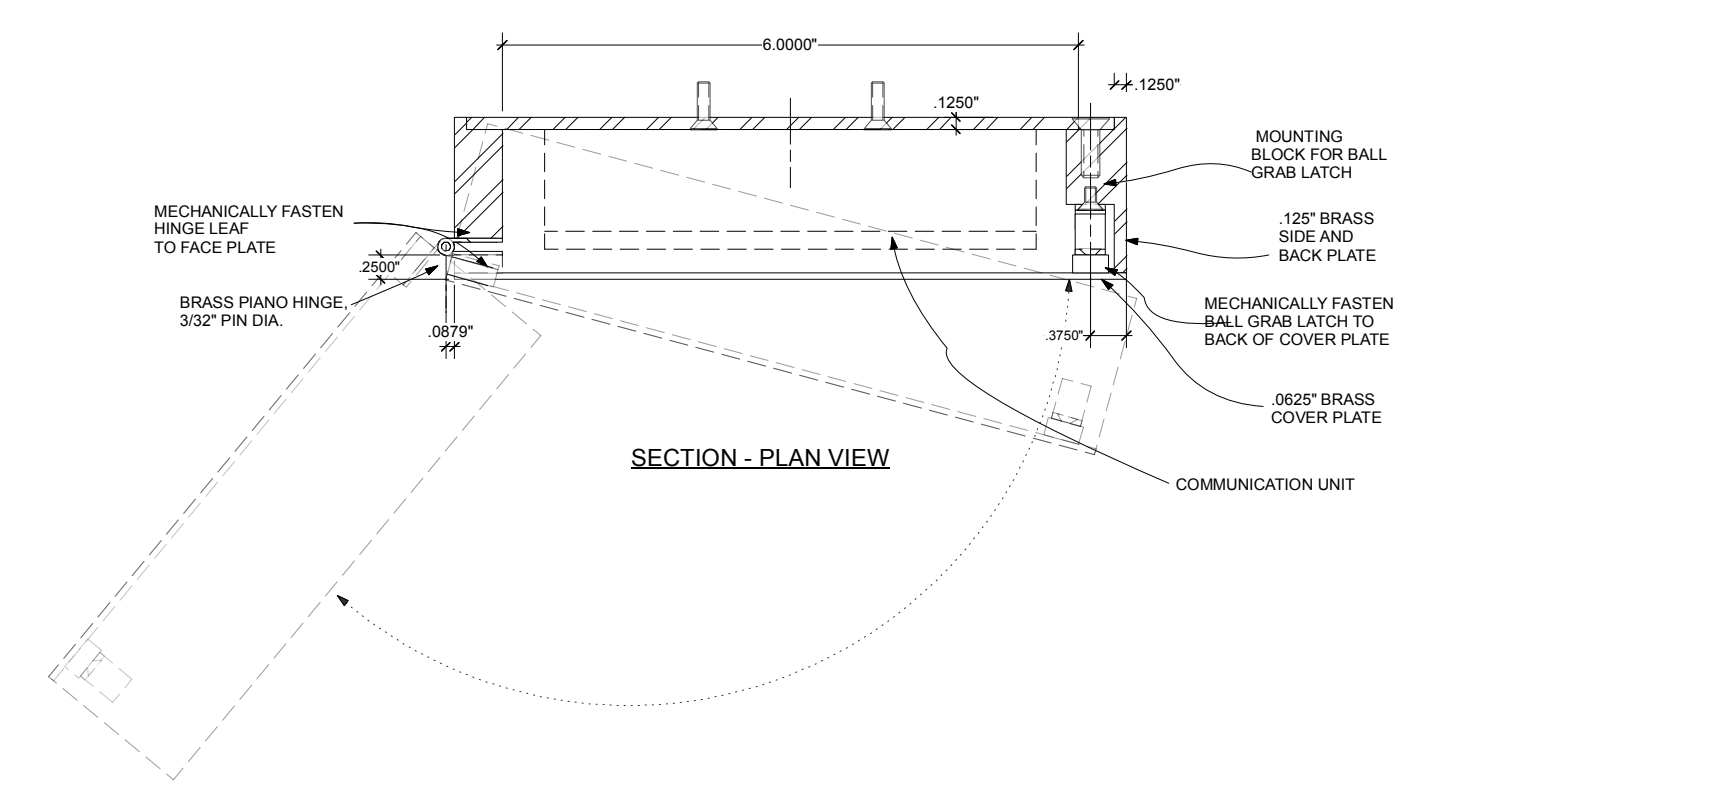

Designed Cover
designed by Make Architectural
Metals

2358 CRANBERRY HIGHWAY
WEST WAREHAM, MA 02576
V O I C E . 5 0 8 . 2 7 3 . 7 6 0 3
F A X . 7 7 4 . 6 7 8 . 0 5 6 6
E . I N F O @ M A K E A R C H M E T A L . C O M

THE SENNE' COMPANY

drawn by: PM
date: 22 APRIL 2026
revisions:
notes:

140 MOUNT AUBURN
COMMUNICATION UNIT
HOUSING

SK1

SCALE = 1:2