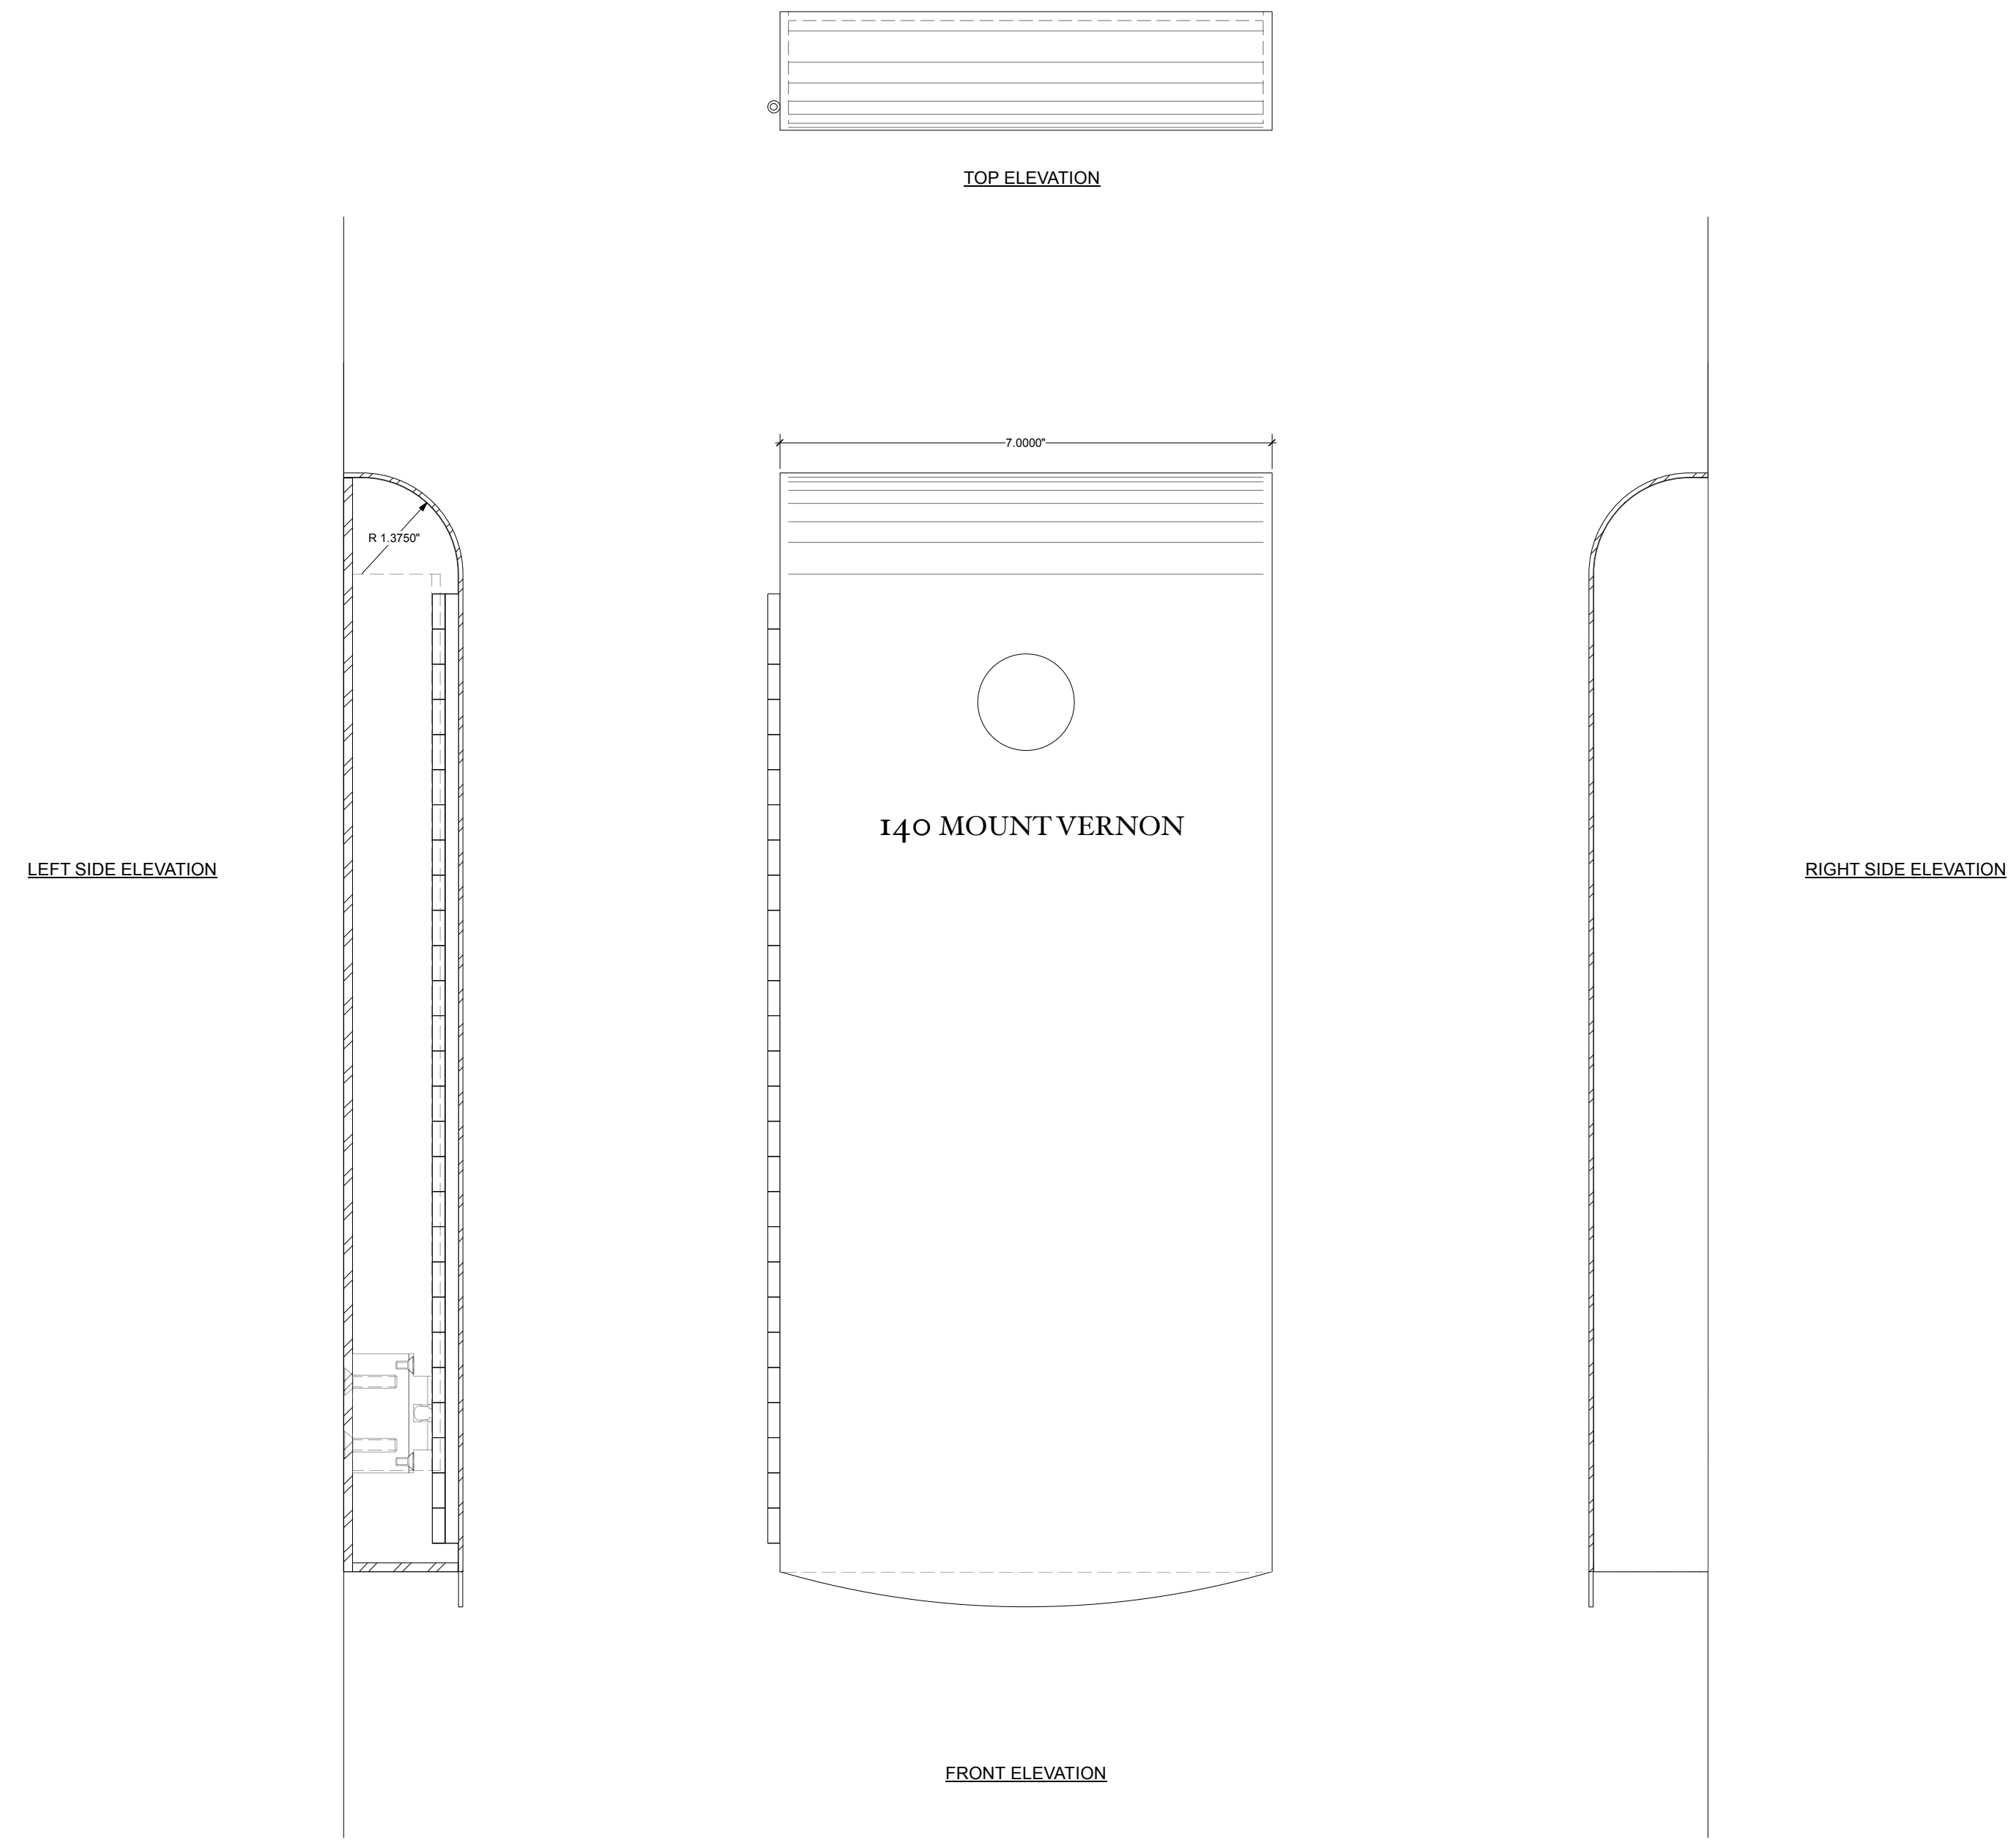

Designed Cover
designed by Make Architectural
Metals

2358 CRANBERRY HIGHWAY
WEST WAREHAM, MA 02576
V O I C E . 5 0 8 . 2 7 3 . 7 6 0 3
F A X . 7 7 4 . 6 7 8 . 0 5 6 6
E . I N F O @ M A K E A R C H M E T A L . C O M

THE SENNE' COMPANY

drawn by: PM
date: 22 APRIL 2026
revisions:
notes:

140 MOUNT AUBURN
COMMUNICATION UNIT
HOUSING

SK1

SCALE = 1:2