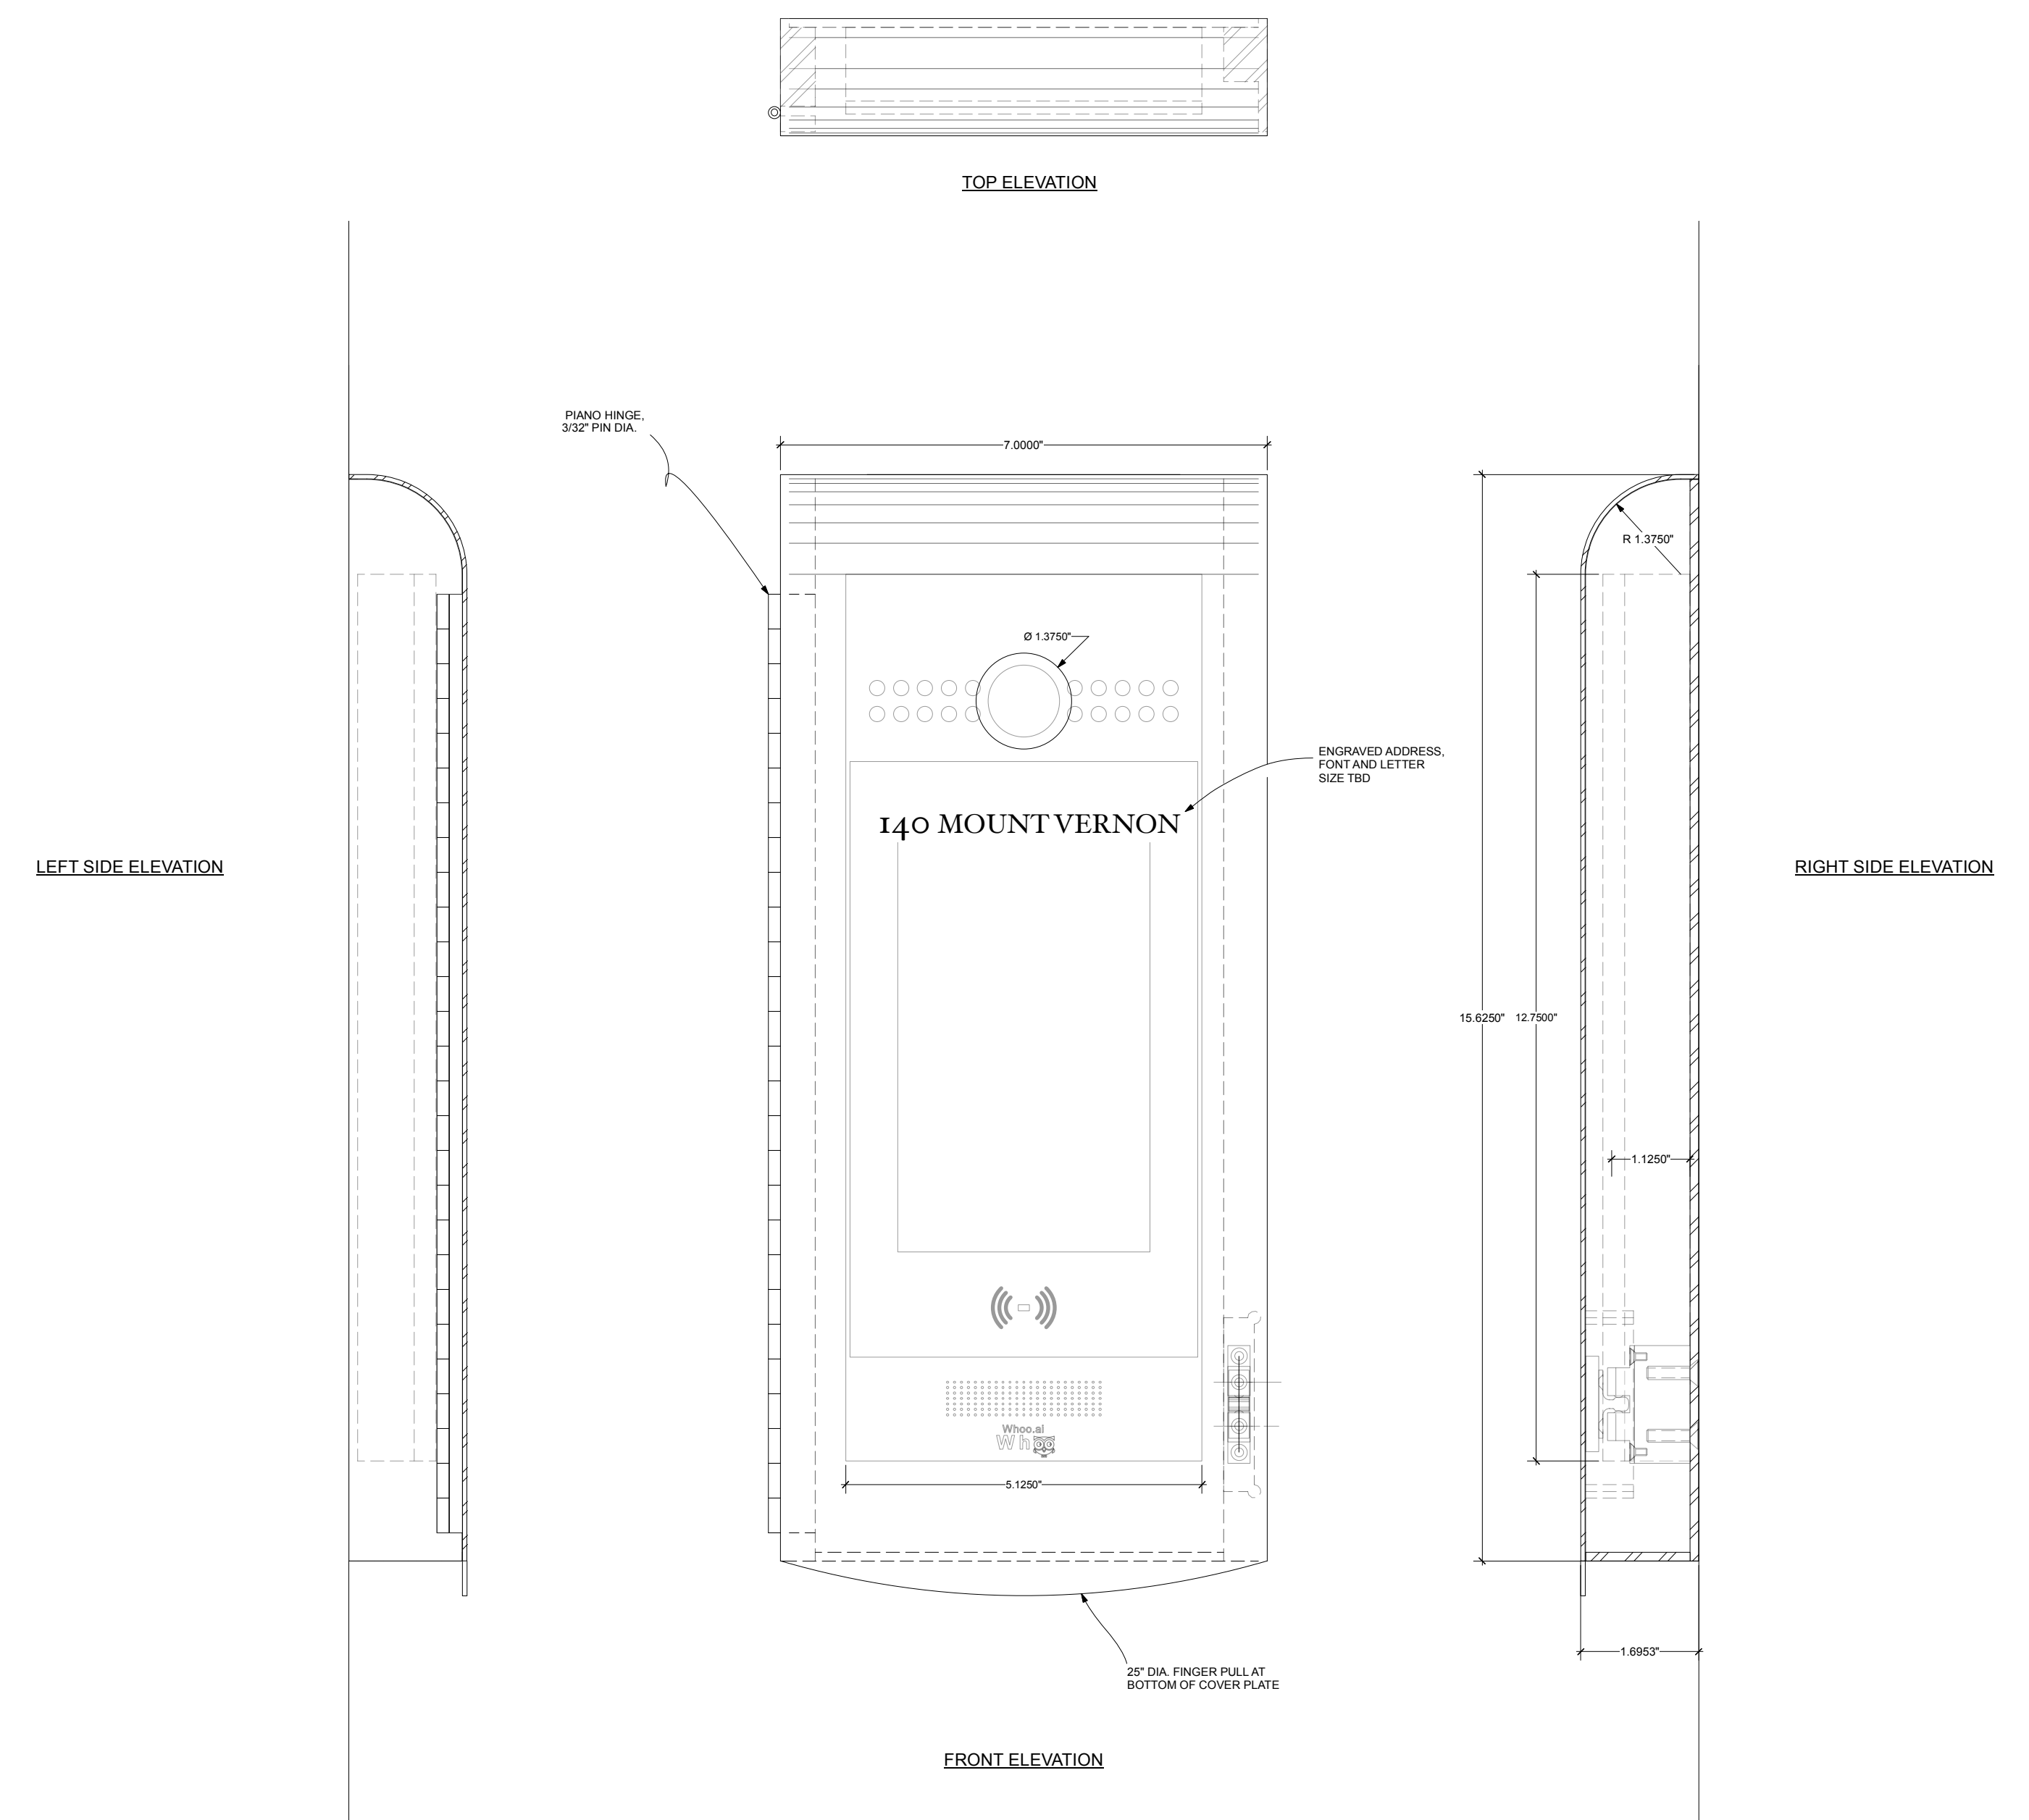

Designed Cover
designed by Make Architectural
Metals

2358 CRANBERRY HIGHWAY
WEST WAREHAM, MA 02576
V O I C E . 5 0 8 . 2 7 3 . 7 6 0 3
F A X . 7 7 4 . 6 7 8 . 0 5 6 6
E . I N F O @ M A K E A R C H M E T A L . C O M

THE SENNE' COMPANY

drawn by: PM
date: 22 APRIL 2026
revisions:
notes:

140 MOUNT AUBURN
COMMUNICATION UNIT
HOUSING

SK1

SCALE = 1:2