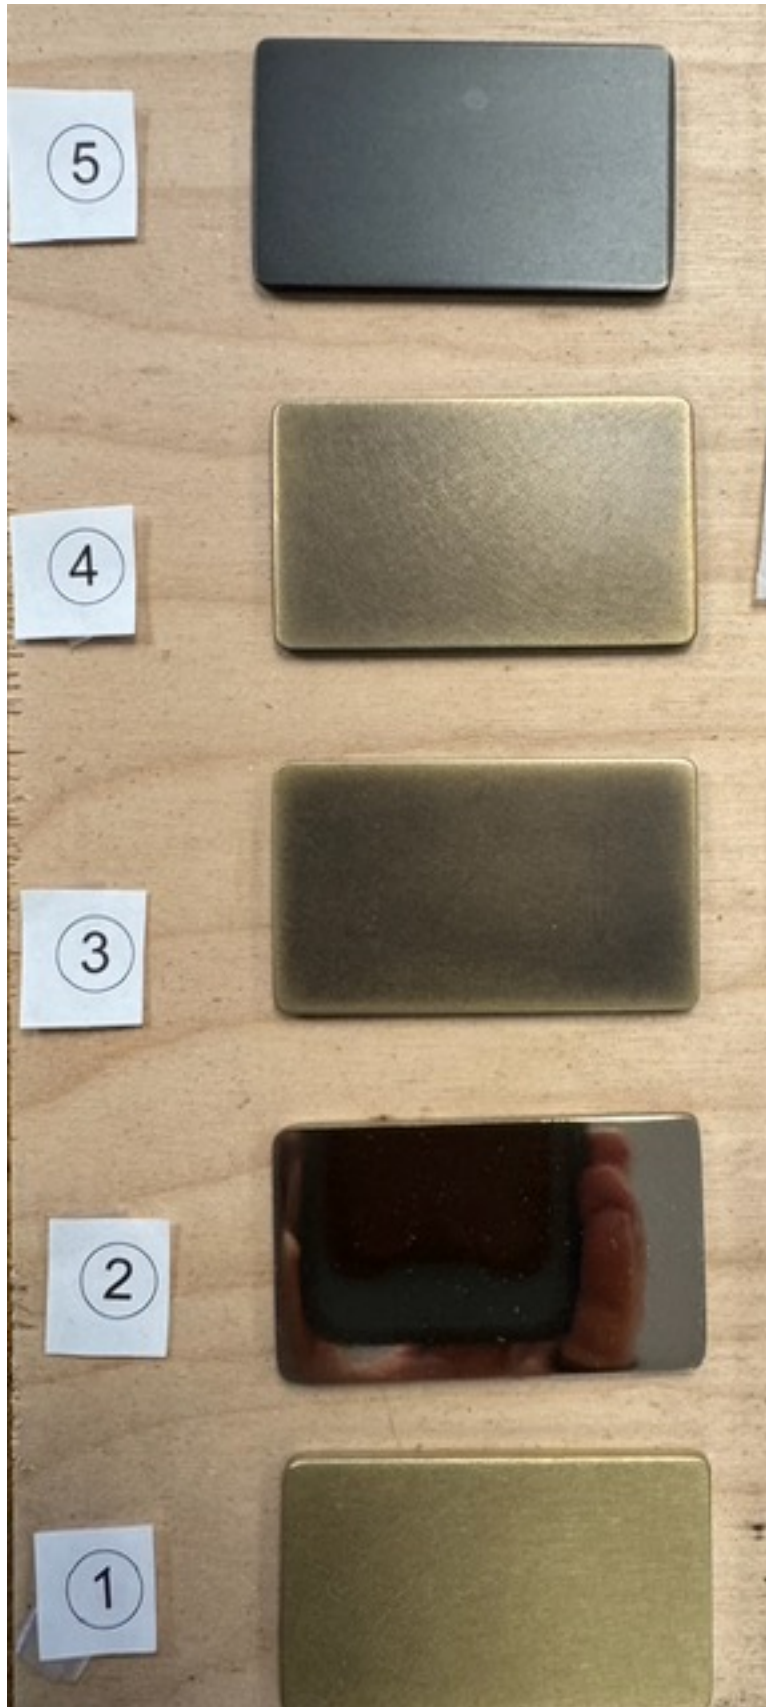

Finish Options