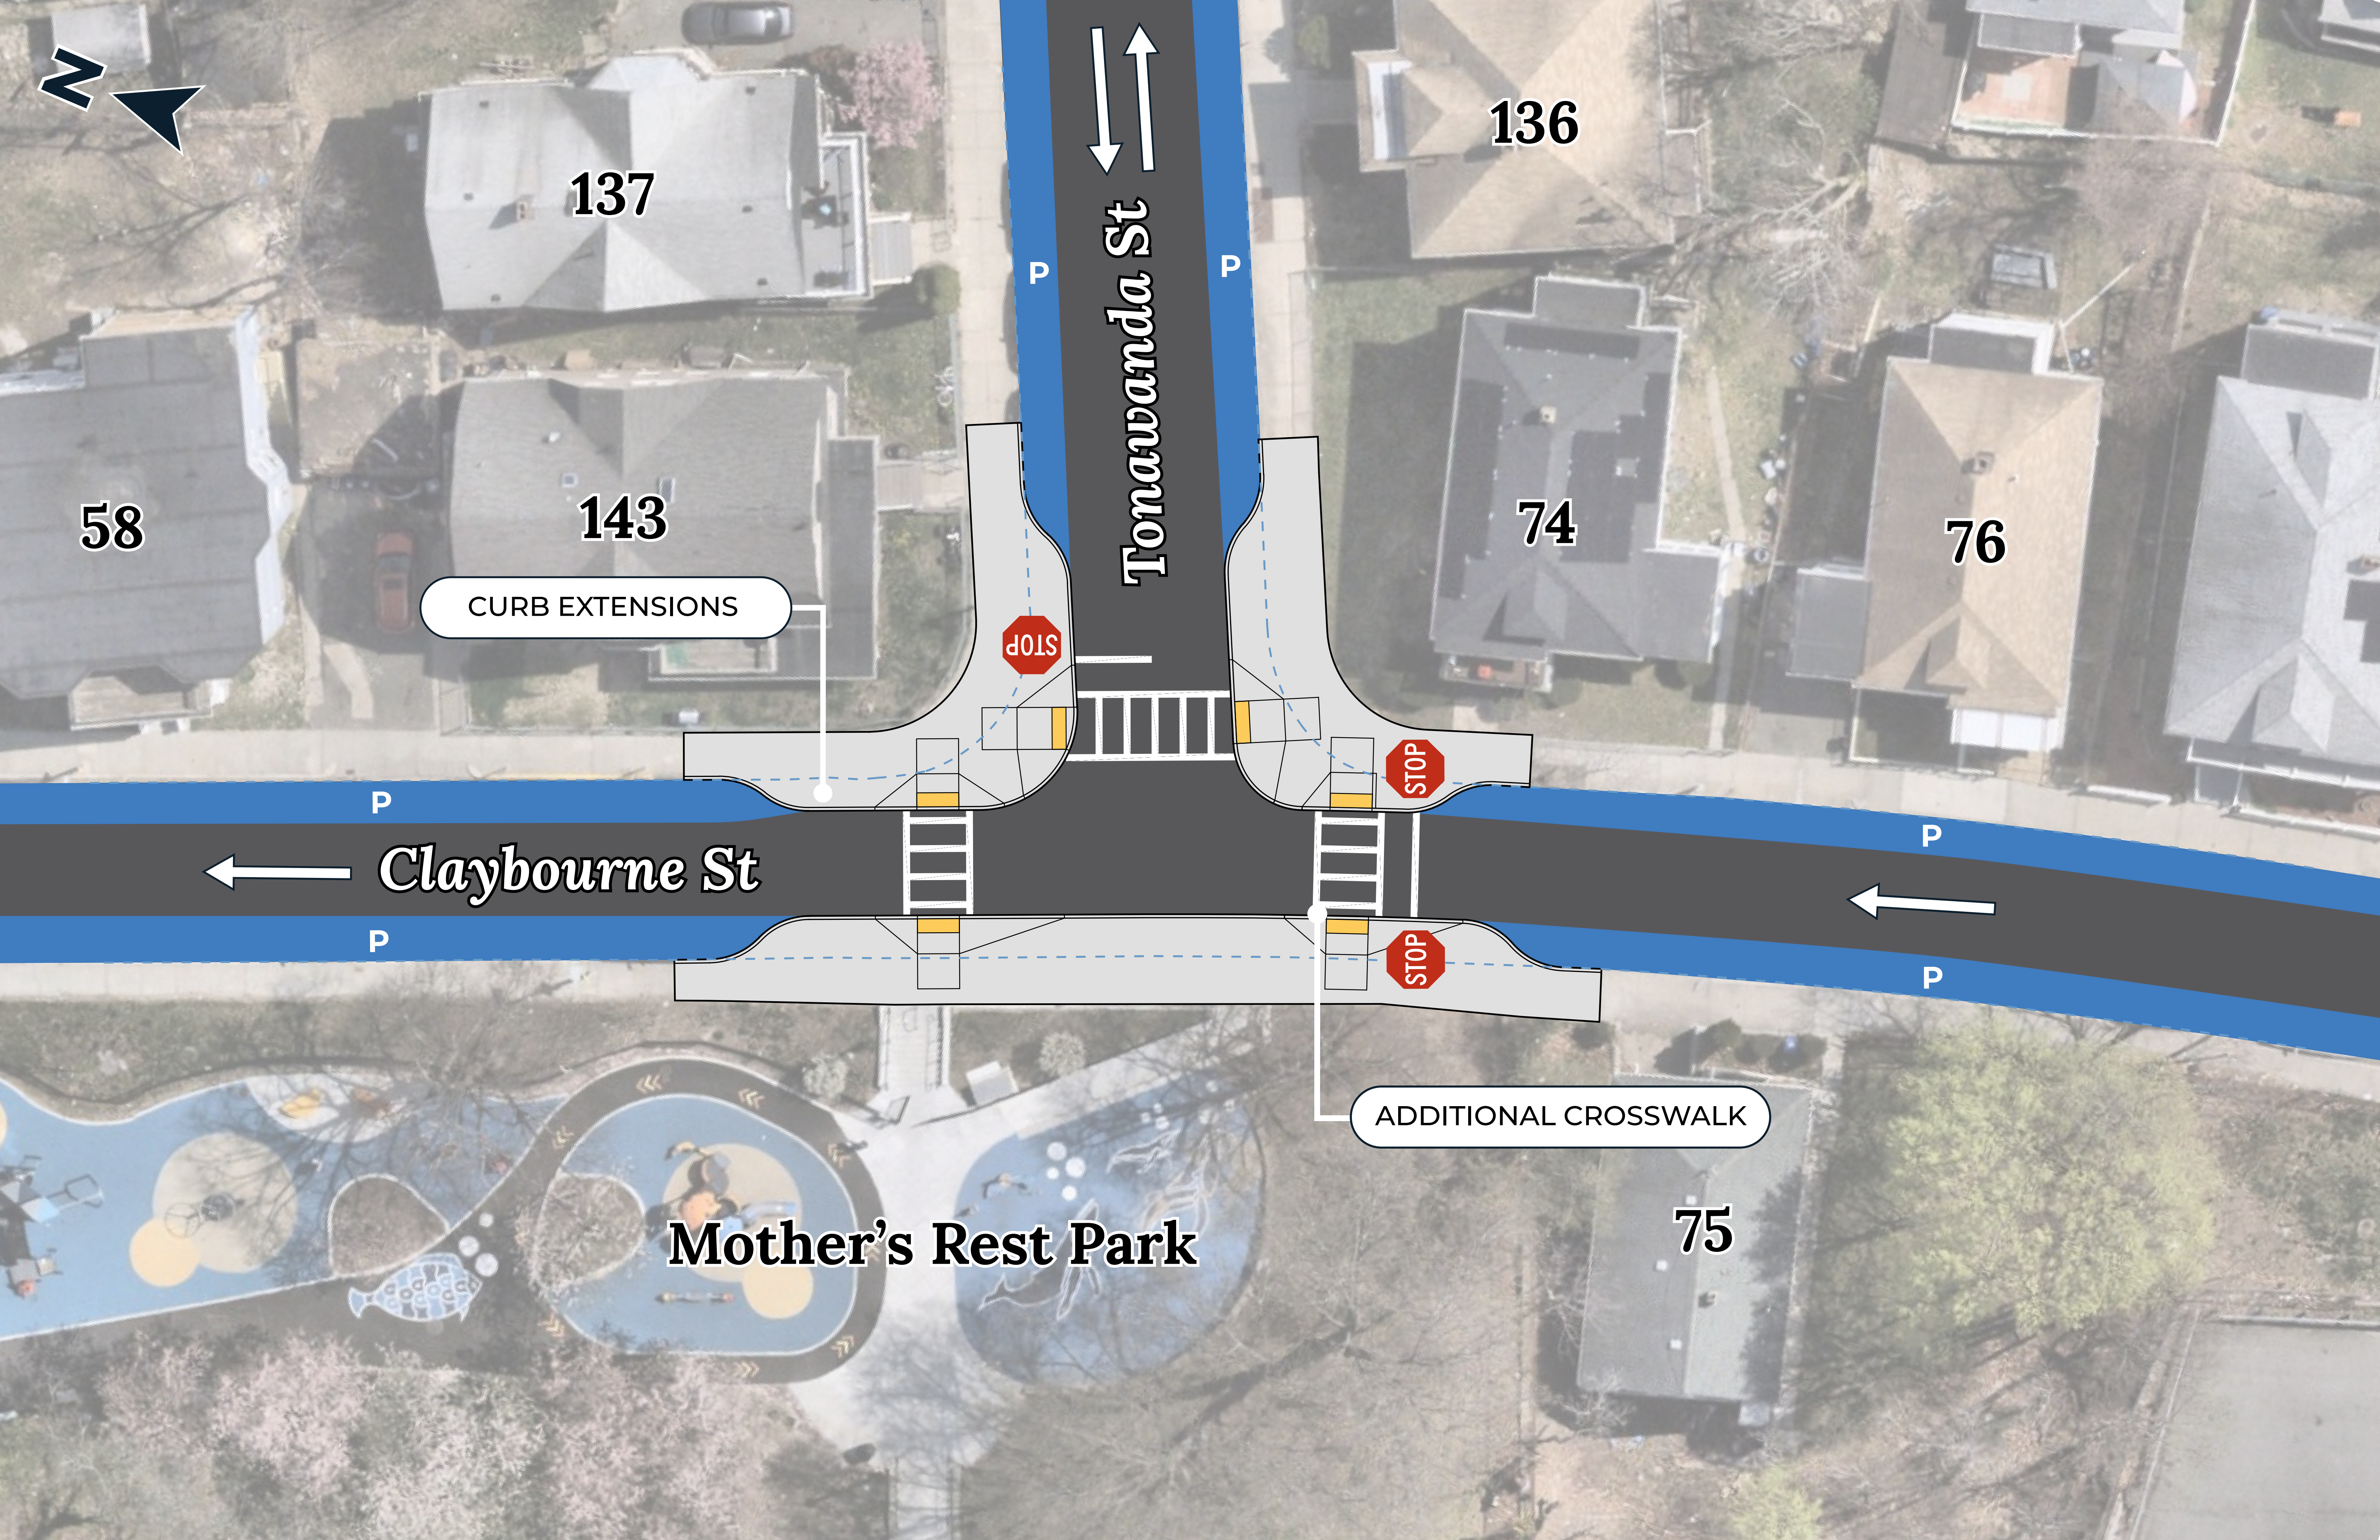

137

136

58

143

74

76

CURB EXTENSIONS

Tonawanda St

Claybourne St

Mother's Rest Park

ADDITIONAL CROSSWALK

75

P

P

P

P