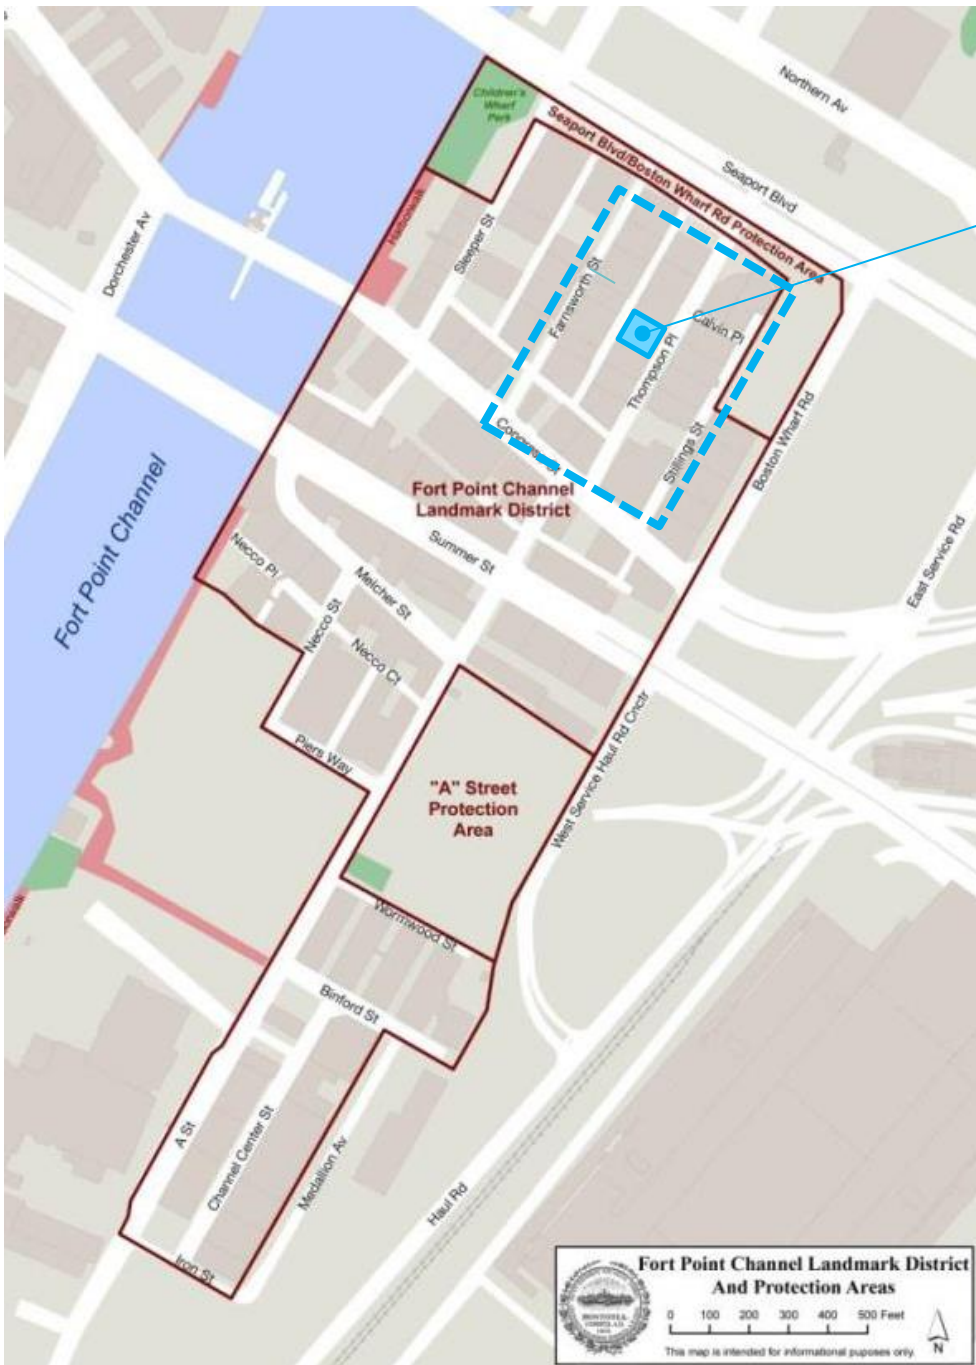

Sally's A P I Z Z A

EXTERIOR SIGNAGE SUBMISSION
30 THOMSON PLACE

30 THOMSON PLACE

PROJECT LOCATION MAP

FORT POINT CHANNEL LANDMARK DISTRICT

06.17.2025

EXISTING CONDITION PHOTOS

06.17.2025

PROPOSED RENDERED VIEWS OF SIGN (DAY & NIGHT)

06.17.2025

Proposed Storefront
Temporary Signage
(shown during Day only)

EXISTING CONSTRUCTION CRAFT PAPER TO BE REPLACED WITH
TEMPORARY BLACKOUT VINYL
WITH RESTAURANT NAME & LETTERING

PROPOSED RENDERED VIEWS OF SIGN (DAY & NIGHT)

06.12.2026

Proposed Storefront
Day

VINYL LETTERING ON DOOR TO BE
SEMI-TRANSLUCENT

Proposed Storefront
Night

PROPOSED RENDERED VIEWS OF SIGN (DAY & NIGHT)

06.12.2026