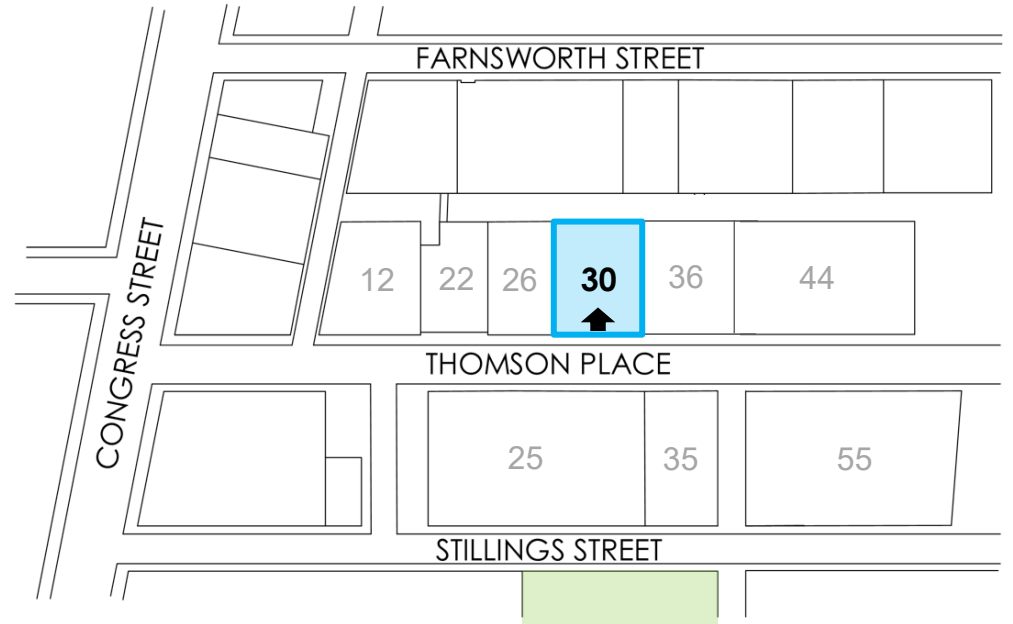

Sally's A P I Z Z A

EXTERIOR SIGNAGE SUBMISSION
30 THOMSON PLACE

30 THOMSON PLACE

PROJECT LOCATION MAP

FORT POINT CHANNEL LANDMARK DISTRICT

06.17.2025

EXISTING CONDITION PHOTOS

06.17.2025

PROPOSED RENDERED VIEWS OF SIGN (DAY & NIGHT)

06.17.2025

Proposed Storefront
Temporary Signage
(shown during Day only)

EXISTING CONSTRUCTION CRAFT PAPER TO BE REPLACED WITH
TEMPORARY BLACKOUT VINYL
WITH RESTAURANT NAME & LETTERING

PROPOSED RENDERED VIEWS OF SIGN (DAY & NIGHT)

06.12.2026

Proposed Storefront
Day

VINYL LETTERING ON DOOR TO BE
SEMI-TRANSLUCENT

Proposed Storefront
Night

PROPOSED RENDERED VIEWS OF SIGN (DAY & NIGHT)

06.12.2026