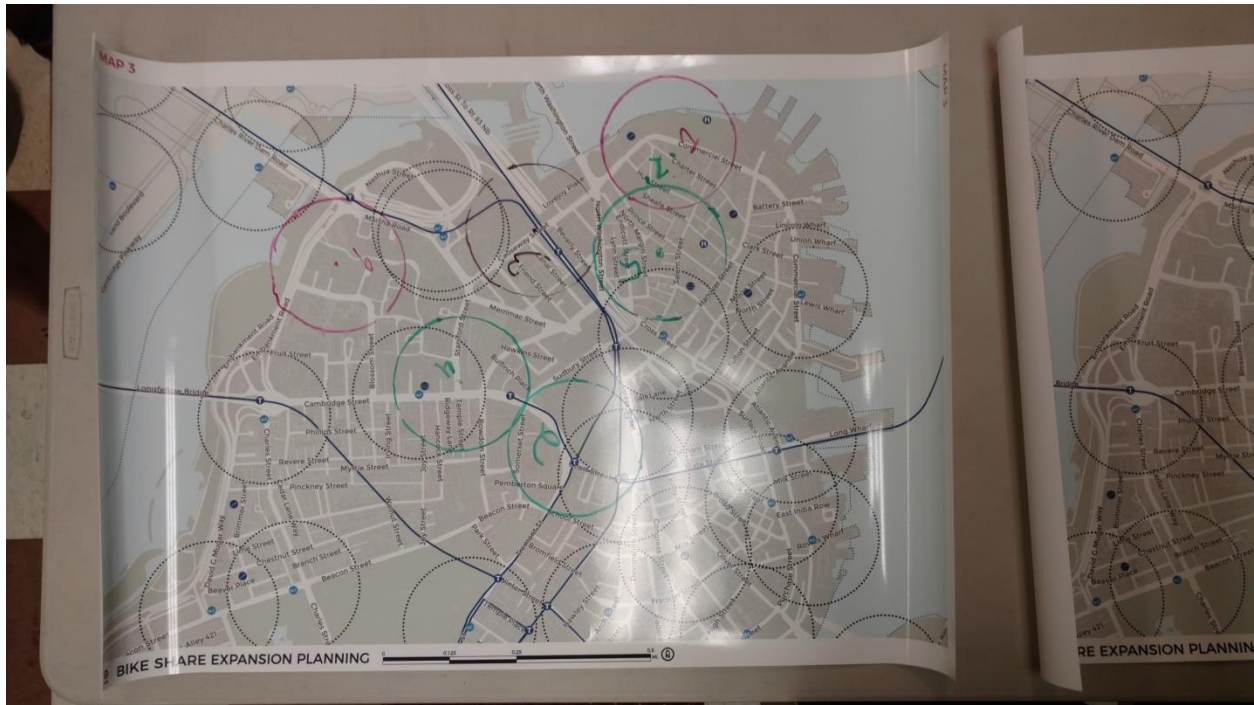

2017 EXPANSION PLANNING WORKSHOPS

North End | Nazarro Community Center | 10/11/17

Participants were informed that 10 stations would be added to the area on this map.

1. Commercial St. at Hanover St.
2. Commercial St. at Charter St.
3. Beverley St at Causeway St.
4. Boston Public Market (Blackstone St. at Hanover St.)
5. Hanover St and Cross St. (Expansion)
6. Lewis Wharf (Fleet St. and Commercial St.) (Expansion)
7. Downtown Crossing (Winter St. and Washington St.)

2017 EXPANSION PLANNING WORKSHOPS

North End | Nazarro Community Center | 10/11/17

Participants were informed that 10 stations would be added to this map

1. Puopolo Field (Commercial St. at Foster St).
2. Government Center (Court St and Cambridge St.)
3. Portal Park (Causeway at Beverley St.)
4. Staniford St and Cambridge St.
5. Baldwin Pl. and Salem St.
6. Blossom St and Emerson Pl.