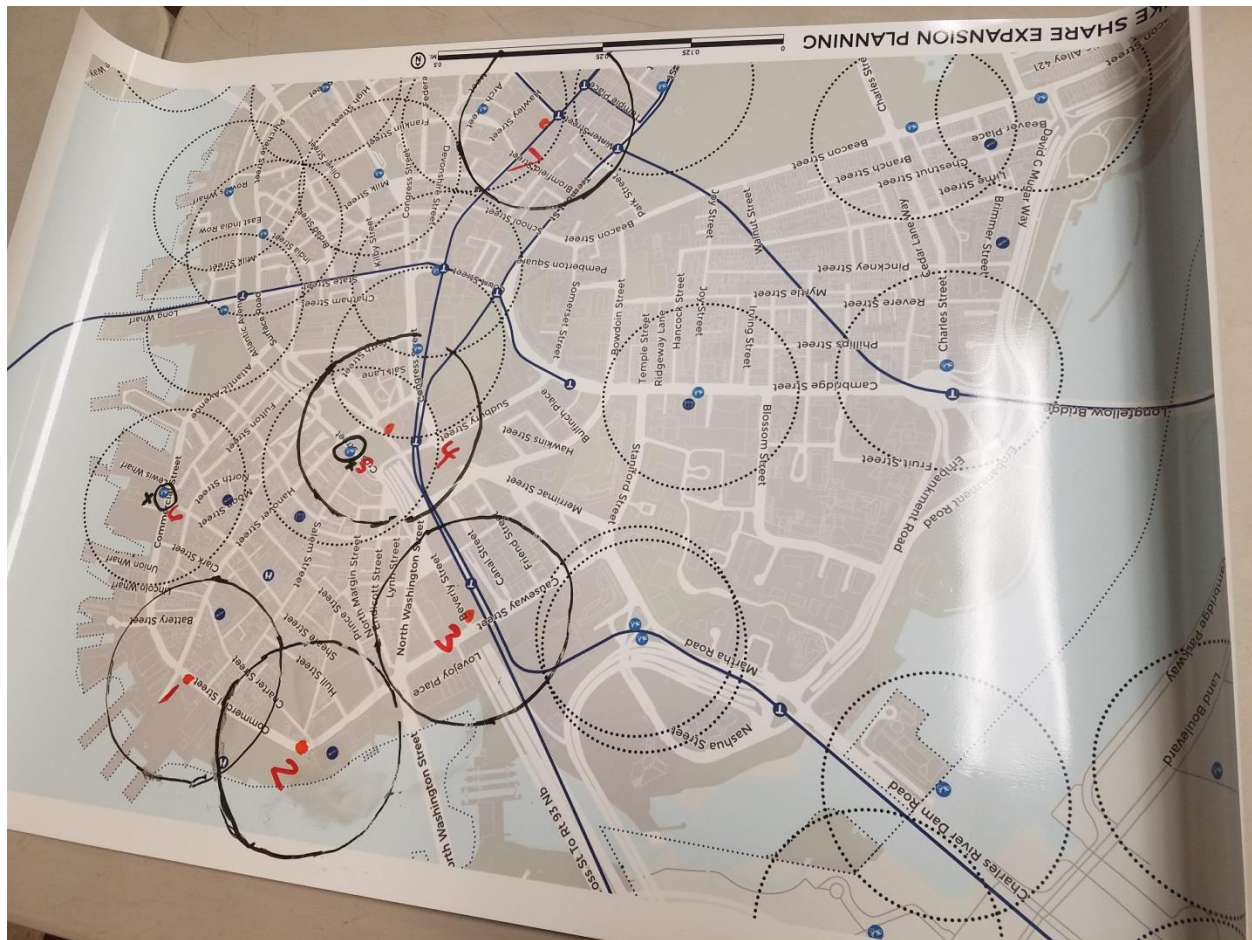

2017 EXPANSION PLANNING WORKSHOPS

North End | Nazarro Community Center | 10/11/17

Participants were informed that 10 stations would be added to the area on this map.

1. Commercial St. at Hanover St.
2. Commercial St. at Charter St.
3. Beverley St at Causeway St.
4. Boston Public Market (Blackstone St. at Hanover St.)
5. Hanover St and Cross St. (Expansion)
6. Lewis Wharf (Fleet St. and Commercial St.) (Expansion)
7. Downtown Crossing (Winter St. and Washington St.)

2017 EXPANSION PLANNING WORKSHOPS

North End | Nazarro Community Center | 10/11/17

Participants were informed that 10 stations would be added to this map

1. Puopolo Field (Commercial St. at Foster St).
2. Government Center (Court St and Cambridge St.)
3. Portal Park (Causeway at Beverley St.)
4. Staniford St and Cambridge St.
5. Baldwin Pl. and Salem St.
6. Blossom St and Emerson Pl.